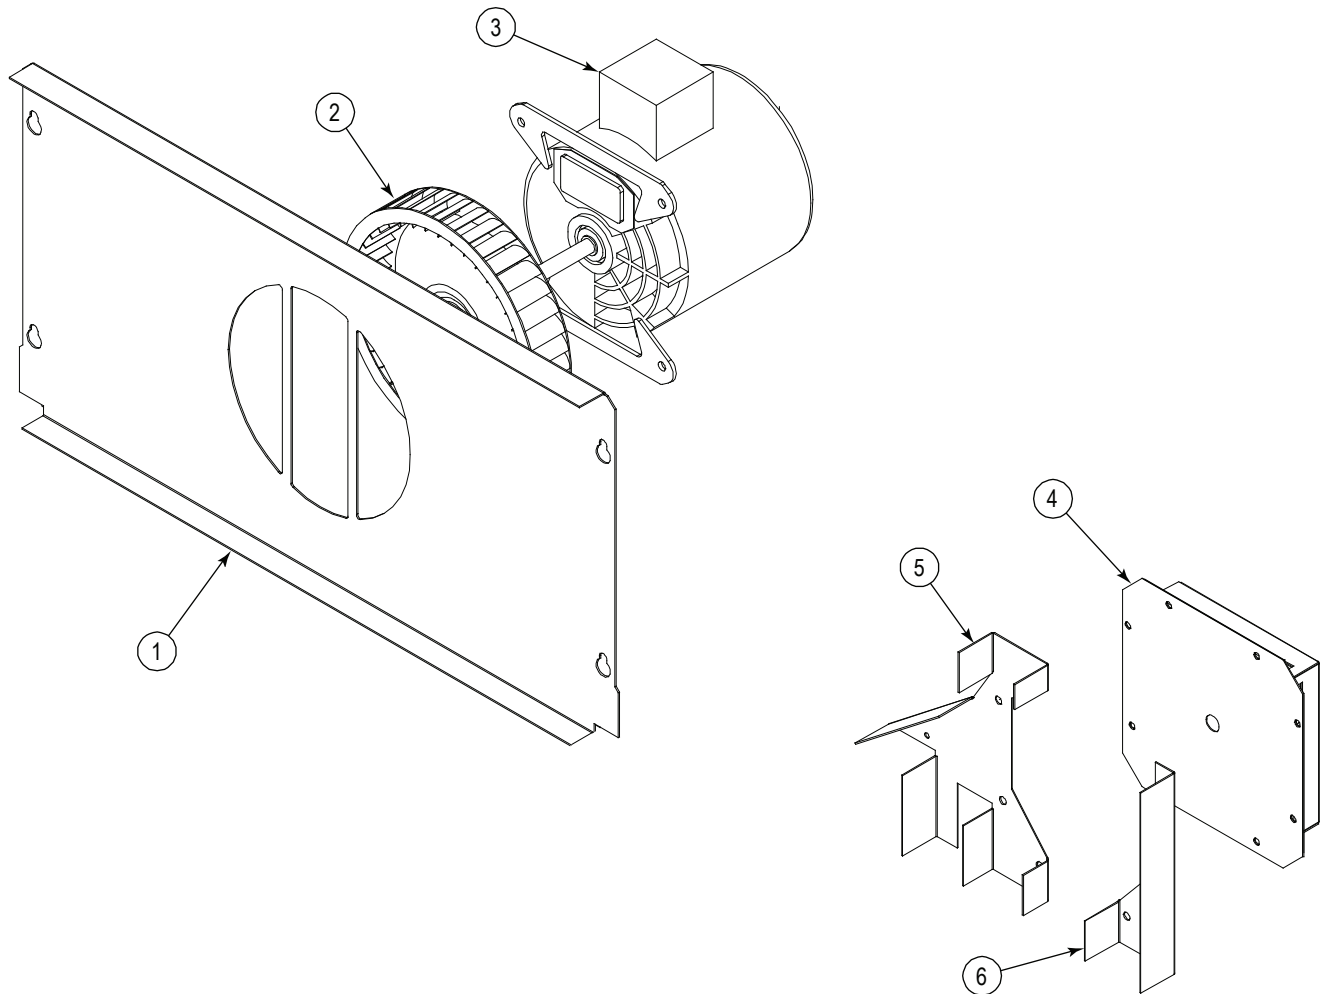

Oven Base

See drawing on following page

Key	Part Number	Description
1	1180776	BAFFLE W/A OVEN BOTTOM/FLAME
2	1180528	RACK GUIDE
3	6600	CLIP, SIDE RACK SUPPORT
4	1186598	POWER SWITCH
5	1186599	ON/OFF FUN SWITCH, (FOR CO OVEN)
6	1189754	KNOB, OVEN THERMOSTAT
7	1191727	THERMOSTAT (UNITS FOR STANDING PILOT)
	1189744	THERMOSTAT (UNITS FOR ELECTRIC IGNITION)
	1194698	THERMOSTAT (UNITS WITH STANDING PILOTS, 650 DEGREE OVEN)
8	1195100	DOOR, ASM 36 OVEN
9	1186547	SPRING, WIRE
10	1195098	ASM, LEFT DOOR CHAIN SWITCH CO OVEN
	1195092	ASM, DOOR CHAIN, STD OVEN
11	1195097	BRACKET ASM, LEFT ROLLER
12	1191734	ASM, PULLEY AND BUSHING
13	1195149	DOOR SWITCH, S/A LEFT
	1177567	SWITCH DOOR OVEN
14	1189812	TUBE, FLEX, 3/8 X 47"
15	1188788	COMBINATION VALVE, 120V/60 (UNITS WITH STANDING PILOTS)
16	1185333	SOLENOID & VALVE, 120V/60 (UNITS WITH ELECTRONIC IGNITION)
17	1187476	TUBE, FLEX, 3/8 X 47"
18	1183568	BRACKET ORIFICE
19	1187994	BURNER & PILOTS, ASM OVEN NATURAL (UNITS WITH STANDING PILOT)
	1187993	BURNER & PILOTS, ASM OVEN PROPANE (UNITS WITH STANDING PILOT)
20	1194918	BURNER & PILOTS, ASM OVEN NATURAL (UNITS WITH ELECTRONIC IGNITION)
	1183567	BURNER & PILOTS, ASM OVEN PROPANE (UNITS WITH ELECTRONIC IGNITION)
	1165733	BURNER FOR ABOVE ASSEMBLIES
	1187672	PILOT TUBE (UNITS WITH STANDING PILOT)
	1185851	PILOT TUBE (UNITS WITH AUTO IGNITION)
	1199917	PILOT, GAS OVEN, NATURAL
	1168263	PILOT, GAS OVEN PROPANE
	1186218	PILOT SHIELD (UNITS WITH STANDING PILOT)
	1183504	PILOT SHIELD BRACKET (UNITS WITH ELECTRONIC IGNITION)
	5373-1	IGNITION MODULE
	1164087	ELECTRODE (UNITS WITH ELECTRONIC IGNITION)
	1176099	VALVE, BURNER
	1164148	ELBOW, FEMALE 3/8 NPT X 3/8CC

Figure 3

Oven Base

Standing Pilot Parts

Roller Assembly Parts

Standing-Pilot Burner Parts

Electronic-Ignition Burner Parts

Figure 4

Convection Oven Blower