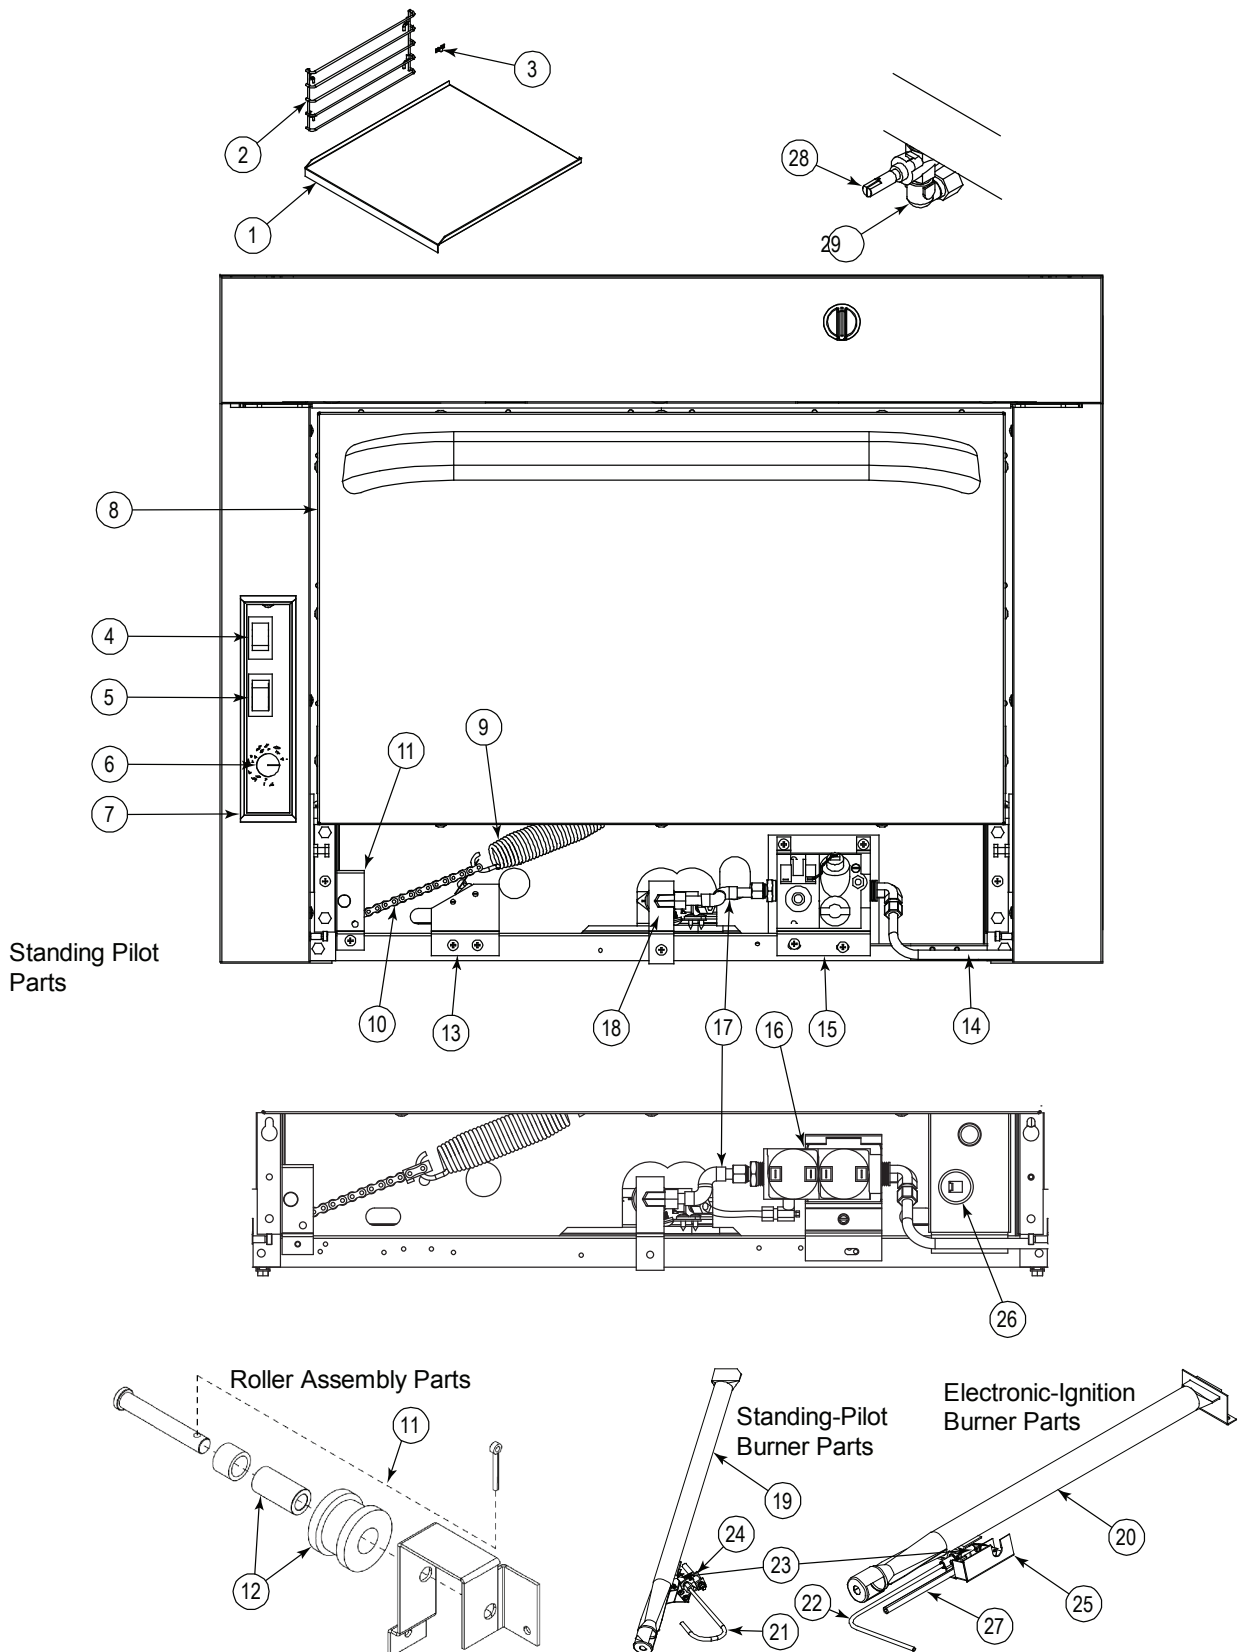

Oven Base

See drawing on following page

Key	Part Number	Description
1	1180776	BAFFLE W/A OVEN BOTTOM/FLAME
2	1180528	RACK GUIDE
3	6600	CLIP, SIDE RACK SUPPORT
4	1186598	POWER SWITCH
5	1186599	ON/OFF FUN SWITCH, (FOR CO OVEN)
6	1189754	KNOB, OVEN THERMOSTAT
7	1191727	THERMOSTAT (UNITS FOR STANDING PILOT)
	1189744	THERMOSTAT (UNITS FOR ELECTRIC IGNITION)
	1194698	THERMOSTAT (UNITS WITH STANDING PILOTS, 650 DEGREE OVEN)
8	1195100	DOOR, ASM 36 OVEN
9	1186547	SPRING, WIRE
10	1195098	ASM, LEFT DOOR CHAIN SWITCH CO OVEN
	1195092	ASM, DOOR CHAIN, STD OVEN
11	1195097	BRACKET ASM, LEFT ROLLER
12	1191734	ASM, PULLEY AND BUSHING
13	1195149	DOOR SWITCH, S/A LEFT
	1177567	SWITCH DOOR OVEN
14	1189812	TUBE, FLEX, 3/8 X 47"
15	1188788	COMBINATION VALVE, 120V/60 (UNITS WITH STANDING PILOTS)
16	1185333	SOLENOID & VALVE, 120V/60 (UNITS WITH ELECTRONIC IGNITION)
17	1187476	TUBE, FLEX, 3/8 X 47"
18	1183568	BRACKET ORIFICE
19	1187994	BURNER & PILOTS, ASM OVEN NATURAL (UNITS WITH STANDING PILOT)
	1187993	BURNER & PILOTS, ASM OVEN PROPANE (UNITS WITH STANDING PILOT)
20	1194918	BURNER & PILOTS, ASM OVEN NATURAL (UNITS WITH ELECTRONIC IGNITION)
	1183567	BURNER & PILOTS, ASM OVEN PROPANE (UNITS WITH ELECTRONIC IGNITION)
	1165733	BURNER FOR ABOVE ASSEMBLIES
	1187672	PILOT TUBE (UNITS WITH STANDING PILOT)
	1185851	PILOT TUBE (UNITS WITH AUTO IGNITION)
	1199917	PILOT, GAS OVEN, NATURAL
	1168263	PILOT, GAS OVEN PROPANE
	1186218	PILOT SHIELD (UNITS WITH STANDING PILOT)
	1183504	PILOT SHIELD BRACKET (UNITS WITH ELECTRONIC IGNITION)
	5373-1	IGNITION MODULE
	1164087	ELECTRODE (UNITS WITH ELECTRONIC IGNITION)
	1176099	VALVE, BURNER
	1164148	ELBOW, FEMALE 3/8 NPT X 3/8CC

Figure 3

Oven Base

Standing Pilot Parts

Roller Assembly Parts

Standing-Pilot Burner Parts

Electronic-Ignition Burner Parts