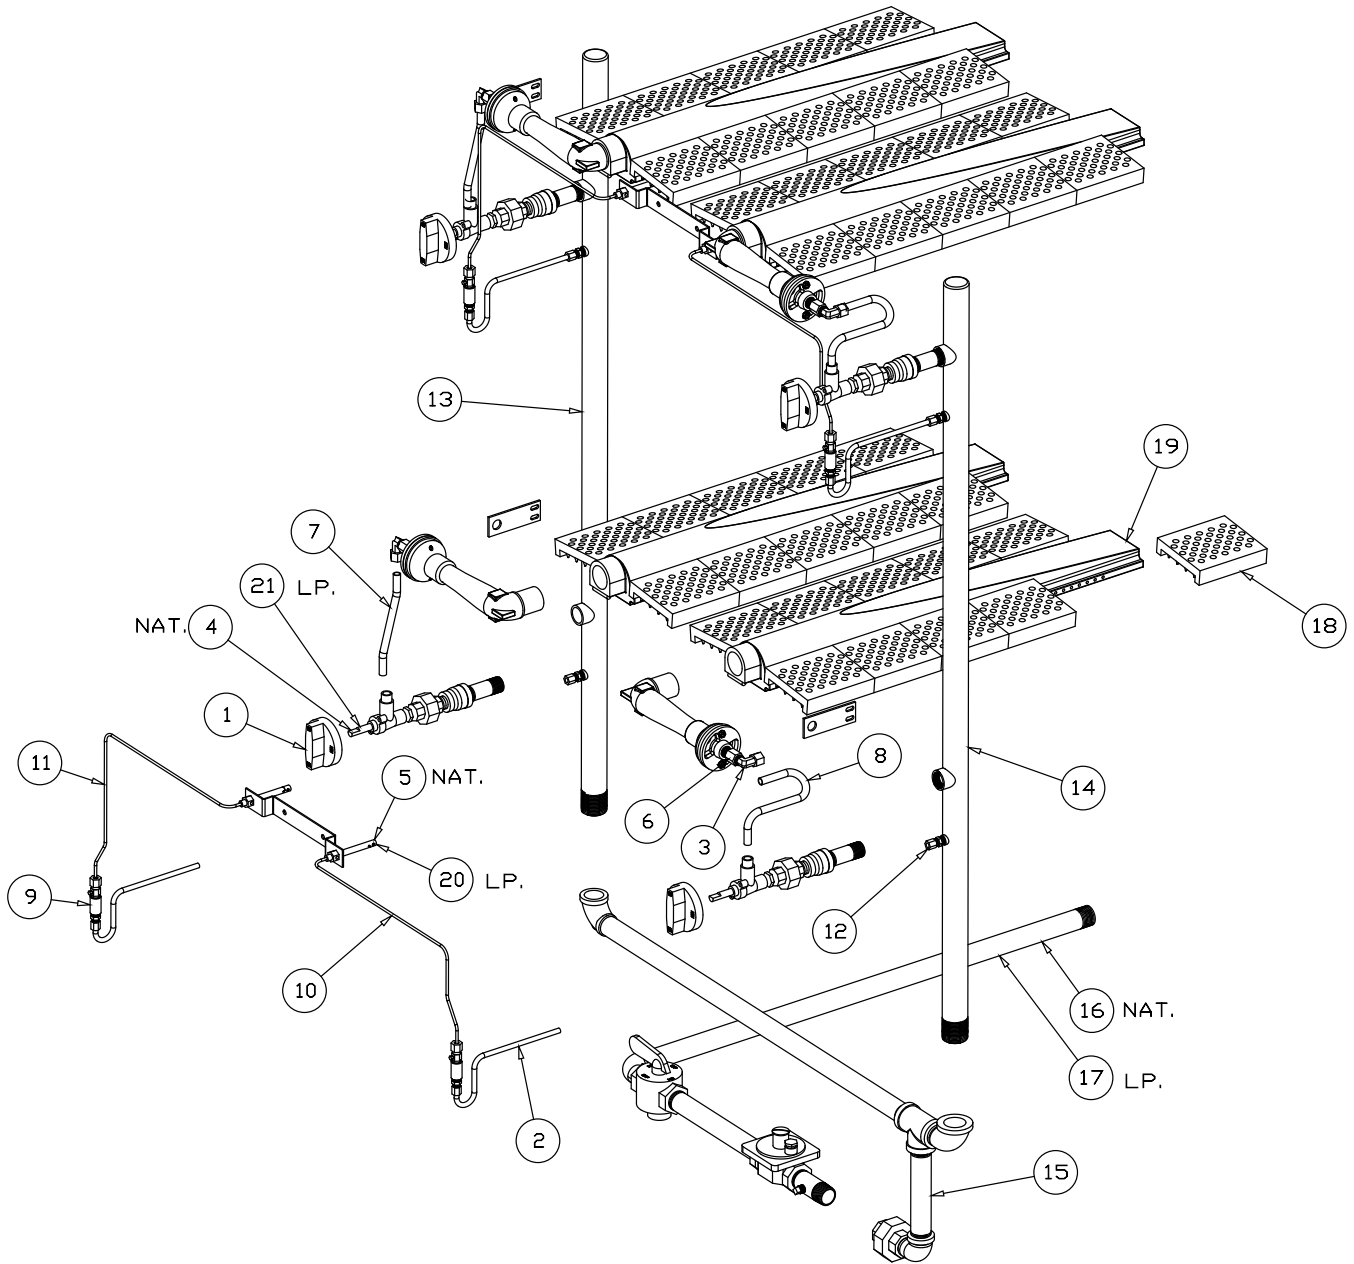

234R Broiler

See drawing on following page

Key	Part Number	Description
1	1160532	KNOB ASM, VALVE (OFF-HI-LOW)
2	1164093	PILOT SUPPLY TOP
3	1166150	FITTING 1/4 NPT X 3/8 CC ELBOW
4	1176014	VALVE, BURNER NATURAL
5	1176664	PILOT, NATURAL
6	1179080	VALVE EXTENSION NIPPLE
7	1184380	TUBE, LEFT BURNERS GAS SUPPLY
8	1184381	TUBE, RIGHT BURNERS GAS SUPPLY
9	1184384	PILOT ADJUST ASSEMBLY
10	1198098	TUBE, RIGHT PILOT SUPPLY, 234R
11	1198099	TUBE, LEFT PILOT SUPPLY, 234R
12	P5552	FITTING 1/8NPT X 1/4CC STRAIGHT
13	P9827	MANIFOLD, LEFT <1' X 43.150> 4 HOLES
14	P9828	MANIFOLD, RIGHT <1' X 43.150> 4 HOLES
15	1072997	PIPE ASM, SUPPLY
16	1164080	SA, SUPPLY MANIFOLD, NATURAL
17	1164081	SA, SUPPLY MANIFOLD, PROPANE
18	1-5371	CERAMIC 3 /3/4 X 4 1/4
19	1130399	BURNER WELD ASSEMBLY, HI GLOW
20	1176665	PILOT, PROPANE
21	1176015	VALVE BURNER PROPANE

Figure 1

234R Broiler

Figure 2

3240 Broiler with Oven Base

Key	Part Number	Description
1	1-5371	TILE, CERAMIC
2	1-5394	PILOT LIGHT, BRACKET
3	1060499	ELBOW, BRASS ASSEMBLY
4	1074400	TUBE RIGHT GAS SUPPLY
5	1074401	TUBE LEFT GAS SUPPLY
6	1130398	BURNER VENTURI ASSEMBLY, HI GLOW
7	1130399	BURNER WELD ASSEMBLY, HI GLOW
8	1172995	ORIFICE ASSY, BURNER (NATURAL)
9	1176664	PILOT, NATURAL
10	1185451	MANIFOLD ASSEMBLY, B32A/D-3240
11	1185662	TUBE, BURNER B32D-3240
12	1007599	FITTING, OVEN, ORIFICE, PROPANE
13	1176665	PILOT, PROPANE