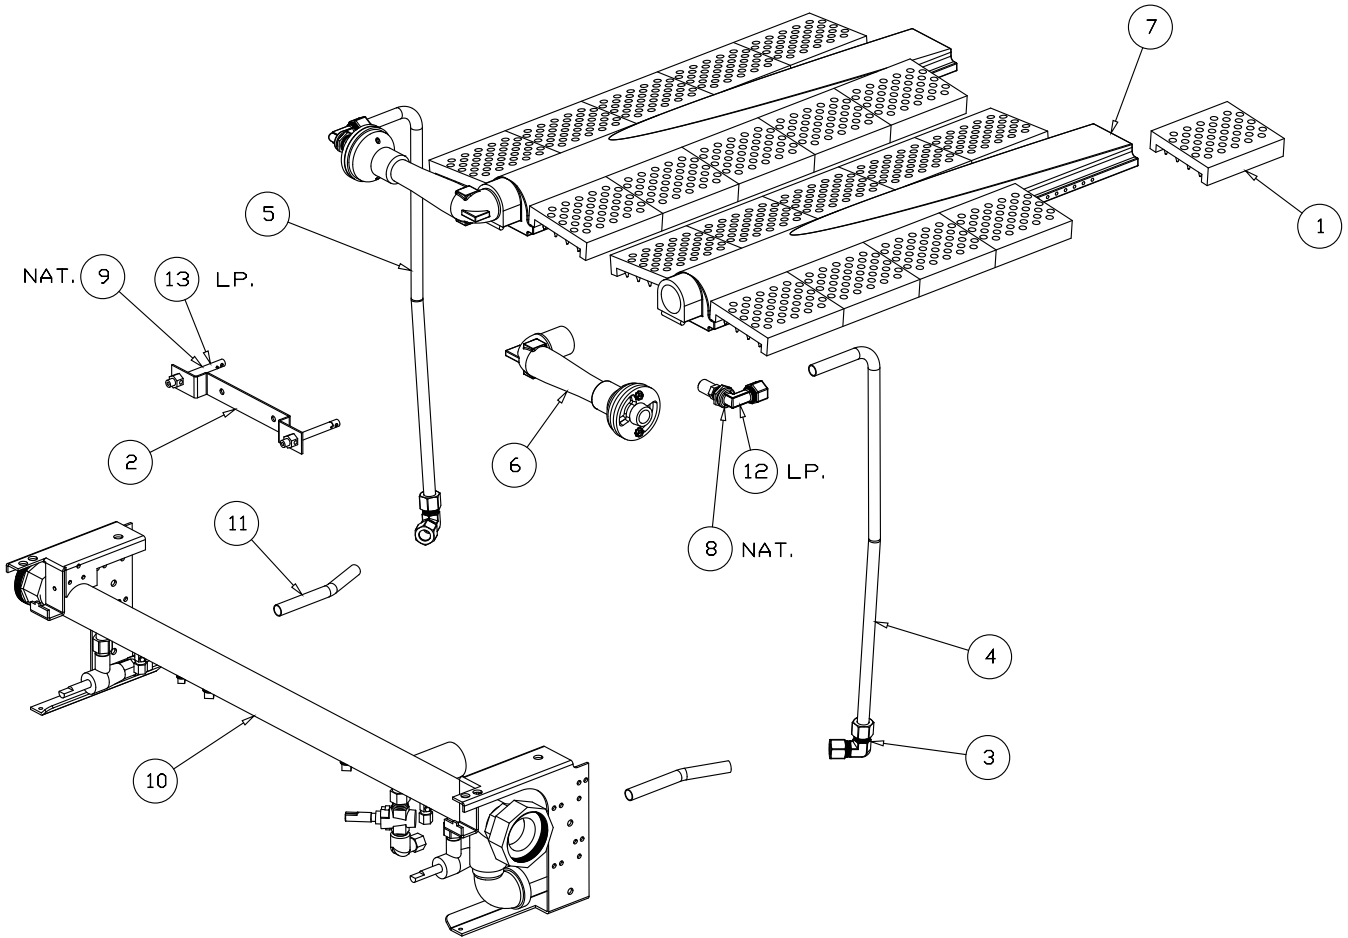

234R Broiler

See drawing on following page

Key	Part Number	Description
1	1160532	KNOB ASM, VALVE (OFF-HI-LOW)
2	1164093	PILOT SUPPLY TOP
3	1166150	FITTING 1/4 NPT X 3/8 CC ELBOW
4	1176014	VALVE, BURNER NATURAL
5	1176664	PILOT, NATURAL
6	1179080	VALVE EXTENSION NIPPLE
7	1184380	TUBE, LEFT BURNERS GAS SUPPLY
8	1184381	TUBE, RIGHT BURNERS GAS SUPPLY
9	1184384	PILOT ADJUST ASSEMBLY
10	1198098	TUBE, RIGHT PILOT SUPPLY, 234R
11	1198099	TUBE, LEFT PILOT SUPPLY, 234R
12	P5552	FITTING 1/8NPT X 1/4CC STRAIGHT
13	P9827	MANIFOLD, LEFT <1' X 43.150> 4 HOLES
14	P9828	MANIFOLD, RIGHT <1' X 43.150> 4 HOLES
15	1072997	PIPE ASM, SUPPLY
16	1164080	SA, SUPPLY MANIFOLD, NATURAL
17	1164081	SA, SUPPLY MANIFOLD, PROPANE
18	1-5371	CERAMIC 3 /3/4 X 4 1/4
19	1130399	BURNER WELD ASSEMBLY, HI GLOW
20	1176665	PILOT, PROPANE
21	1176015	VALVE BURNER PROPANE

Figure 1

234R Broiler

Figure 2

3240 Broiler with Oven Base

Key	Part Number	Description
1	1-5371	TILE, CERAMIC
2	1-5394	PILOT LIGHT, BRACKET
3	1060499	ELBOW, BRASS ASSEMBLY
4	1074400	TUBE RIGHT GAS SUPPLY
5	1074401	TUBE LEFT GAS SUPPLY
6	1130398	BURNER VENTURI ASSEMBLY, HI GLOW
7	1130399	BURNER WELD ASSEMBLY, HI GLOW
8	1172995	ORIFICE ASSY, BURNER (NATURAL)
9	1176664	PILOT, NATURAL
10	1185451	MANIFOLD ASSEMBLY, B32A/D-3240
11	1185662	TUBE, BURNER B32D-3240
12	1007599	FITTING, OVEN, ORIFICE, PROPANE
13	1176665	PILOT, PROPANE